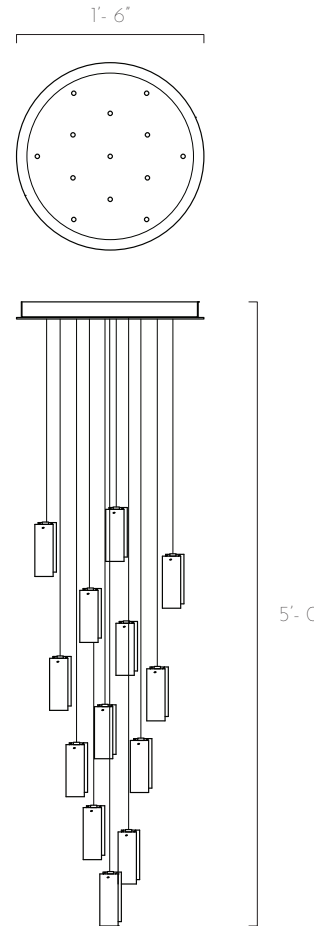

AUTUMN LEAVES MINI DROPS

13 PENDANTS ROUND CHANDELIER

DESCRIPTION

The 13 Autumn Leaves Mini Drop pendants are crafted with 4 hand made glass pensils powered by a dimmable LED bulb. Staggered down from a round ceiling base. Great contemporary lighting for residential and commercial spaces - staircase, dining table, entrance hall, coffee table, bed side, reception or lobby.

TECHINCAL SPECIFICATIONS

Designed by
AM Studio Team

Category
Pendant Chandelier

Canopy Finish
Powder coated metal in Flat White/ Sparkle Silver

Canopy Size
18\"D x 1.5\"H

Pendant Colour
Red with Clear (4x units), Amber with Clear (5x units),
Green with Clear (4x units)

Pendant Size
2\"W x 1\"D x 5\"H

Total Drop
5\"H + 2\" extra wire for adjustment

Bulb
Dimmable G4 LED - 12V - 2W

Recommended Dimming Switch
Lutron CTCL-153PD
Lutron Pro

Transformer:
Magnitude E6OR12DC - 60W 12VDC - Dimmable - Class 2
LED Driver
Input: 120V
Output: 12V

Electrical Outlet needed: 1

Approx. Weight
7 kg

Catalogue # ALD-13-18D

Note: Due to the nature of our handmade work, there may be slight variances in glass colour. AM Studio light fixtures are made to order, handmade and assembled in Toronto, Canada.